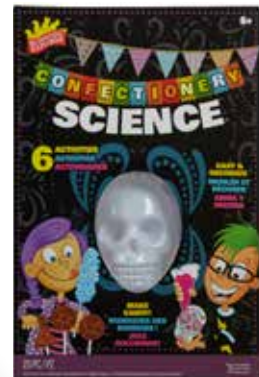

Dimensions: 10" x 2.75" x 8"

Inner: 0

Master Case: 4

Ages 8+

800113-3 Butterfly Science

SPRING 2019

800112-3 Confectionery Science

SPRING 2019