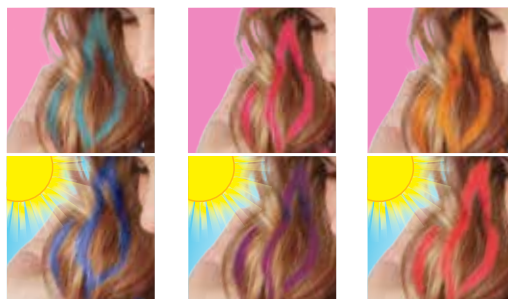

Ships Out of NJ Warehouse