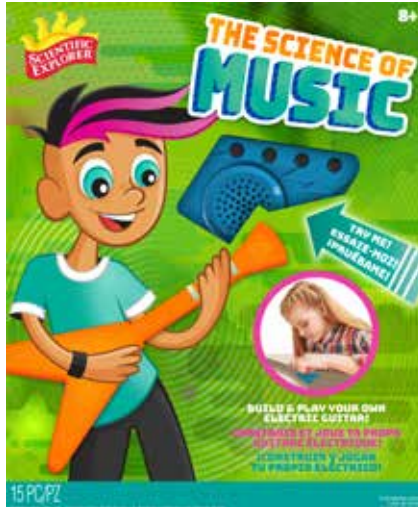

New!

LEARNING & EXPLORATION

THE SCIENCE OF MUSIC

820118-3 The Science of Music™

FALL 2019

820118-3 The Science of Music™

- Assemble the cardboard guitar body with the electronic component.
- Layout 6 copper contact strips for strings and 4 copper contact strip frets.
- Plays 60 notes, 3 background loops.
- Option of clean or distorted sound, 2 try-me demo beats and volume control. Rock & Roll is here to play!

Dimensions: 8" x 2.8" x 12"

Inner: 0

Master Case: 4

Ages 8+

820116-3 Crystal Pets™ PDQ Asst

- Watch me grow!
- 3 different pets that live in water and grow crystals.
- Choose from Crystal Unicorn, Tricorn and Squigglywink.
- Includes a bag of crystal powder, seed stone, figurine, clear cup, craft stick and easy instructions.

PDQ Dimensions: 10.75" x 8" x 7"

Individual Packages: 3.4"x 3.4" x 6.385"

Inner: 0

Master Case: 6

Ages 8+