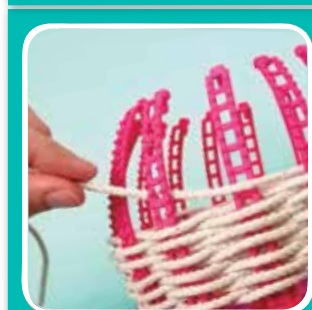

POP & WEAVE BASKET™

600020-3 Pop & Weave Basket™

SPRING 2019